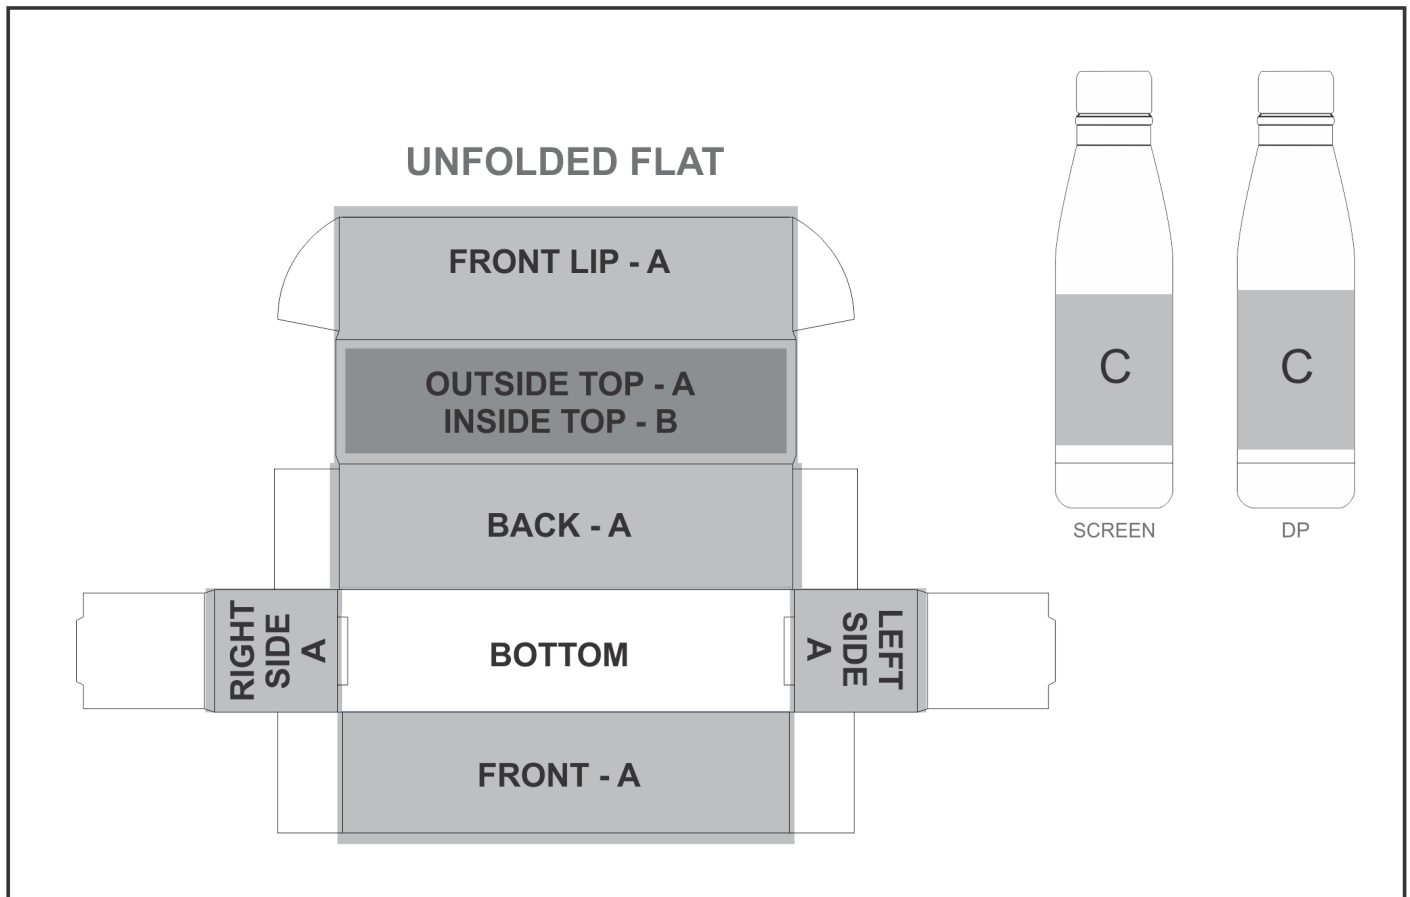

GF-OK-869-B

Kimi Bottle in Bianca Custom Gift Box

Need to know:

- Includes 1-Position Direct Print on Box AND - Includes 1-Colour, 1-Position Screen Wrap (setup fee applies)

- **Please Note:** Due to the nature of the printing process, any white in a logo cannot be branded and we cannot guarantee an exact colour match as the box has a matt finish. The nature and inconsistency of the pre-cut boards may create a 1-3mm of unbranded space on the front lip and imperfections may be found within the print. Large solid coverage prints are not recommended, if large solid coverage is required, it is recommended on kraft boxes as imperfections are less noticeable.

Branding Options:

Position B

1. Digital Custom Packaging (DCP-CHG-2)
Full Colour
Size: 258mm wide x 62mm high

Position C

1. Screen Wrap (SW)
1 Colour
Size: 160mm wide x 90mm high
2. Digital Print Drinkware (DP-D)
Full Colour
Size: 210mm wide x 95mm high

Position A

1. Digital Custom Packaging (DCP-CHG-2)
Full Colour
Size: 436,5mm wide x 364,5mm high